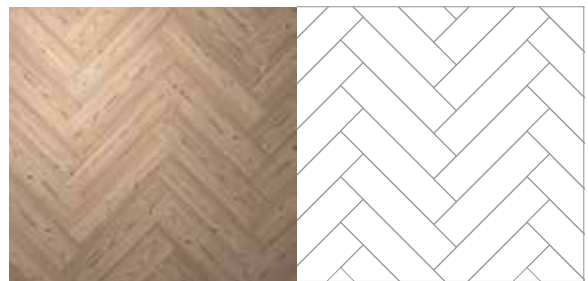

HERRINGBONE PLANK
Products shown: Neutral Pine
229 x 915mm (stripping optional)

Amtico Signature