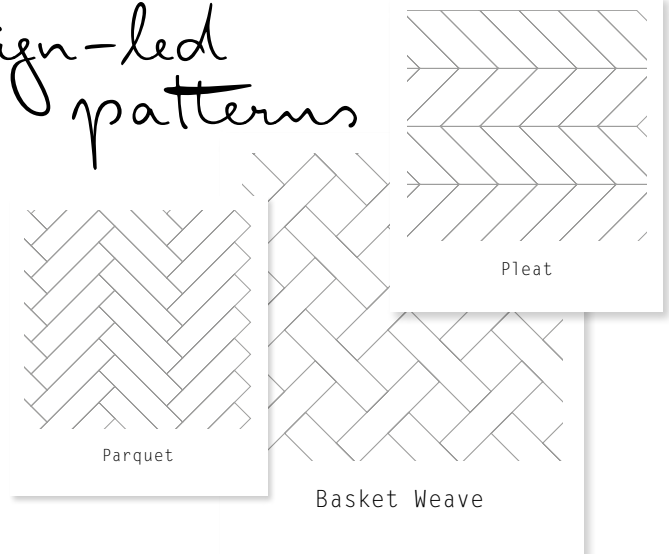

Create *your* Signature style

IN THREE EASY STEPS...

Create a design that works for your unique space. Choose from coordinating styles, patterns and finishes to create a look you'll love.

Step 1

FIND YOUR SIGNATURE STYLE

Step 2

LOVE YOUR LAYING PATTERN

Add charm and character to your interior scheme with your choice of our laying patterns. Go for a classic Parquet or a modern Random Plank to bring your own signature style to life. Or choose from our Designers' Choice collection, a range of pre-designed floors, where the perfect product combinations have been carefully selected by our designers for you.

See page 59 for further details.

design-led patterns

Step 3

ADD A DECORATIVE BORDER OR MOTIF

Add definition and a focal point with your choice of decorative borders and motifs. A patterned motif makes a contemporary alternative to a rug or an eye-catching talking point in a hallway. These are the finishing touches that will bring your space to life.