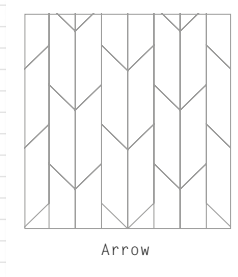

The Designer Says...

With Designers' Choice we've experimented with products and placement to create expertly balanced combinations that work exquisitely with each pattern.

1. Kura Kala
2. Kura Cassia
3. Kura Caraway
4. Kura Anise

Arrow

FIND YOUR NEAREST RETAILER AT AMTICO.COM

PAIR WITH...

GOES GREAT WITH OUR FAR EASTERN TREND P24-33

TIP: Choose a feature colour to uplift your interior scheme. This vivid blue and soft pink work well with the trend for Far Eastern style.

For more inspiration & choice

ORDER A DESIGNERS' CHOICE BROCHURE

Step inside the world of Designers' Choice where we've been crafting patterns for over 50 years. Order your brochure online at amtico.com