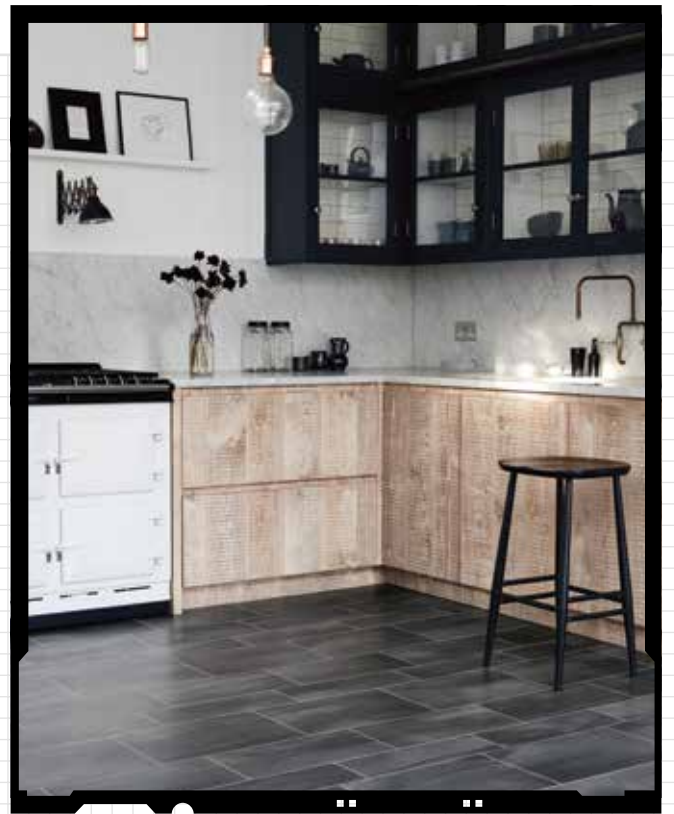

1

2

3

4

KEY FEATURE:

Random Stone

The classic simplicity and timeless elegance of the Random Stone laying pattern is given a modern twist when used in darker shades.

1. Black on black: Don't be afraid to use black furniture in a black space.
2. Business-like but never boring, black works well in office spaces.
3. Black is associated with mystery and this ornamental feature will really draw in the eye.
4. The devil is in the detail; consider how to bring your focal colour to life in practical ways.