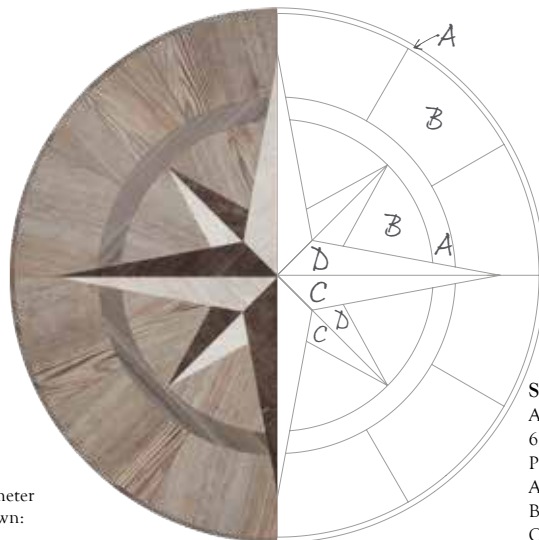

Myron
AR0MC160
915mm diameter
Product shown:
A and B =
Cornish Oak

Small Star
AR0MC300
610mm diameter
Products shown:
A = Equator Wave
B = Parisian Pine
C = Script Maple Silver
D = White Wash Wood