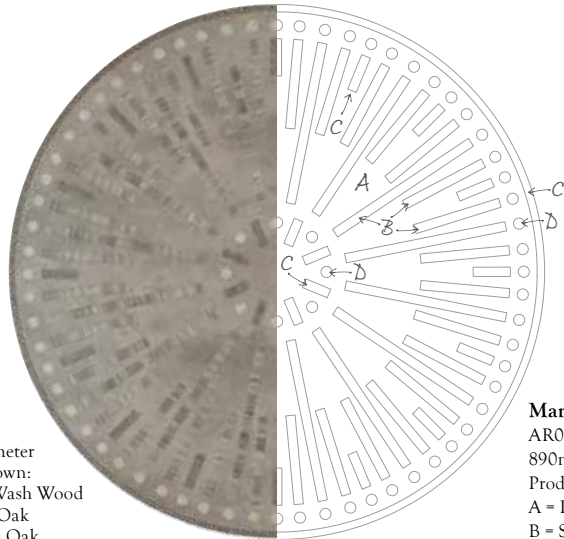

FIND YOUR
NEAREST
RETAILER AT
AMTICO.COM

Lotus
AR0MC400
915mm diameter
Products shown:
A = White Wash Wood
B = Nomad Oak
C = Chateau Oak
D = Kura Fennel
E = Shore Oak

Manhattan
AR0MC220
890mm diameter
Products shown:
A = Patina Vapour
B = Shibori Jasmine
C = Cirrus Dawn
D = Cirrus Mist