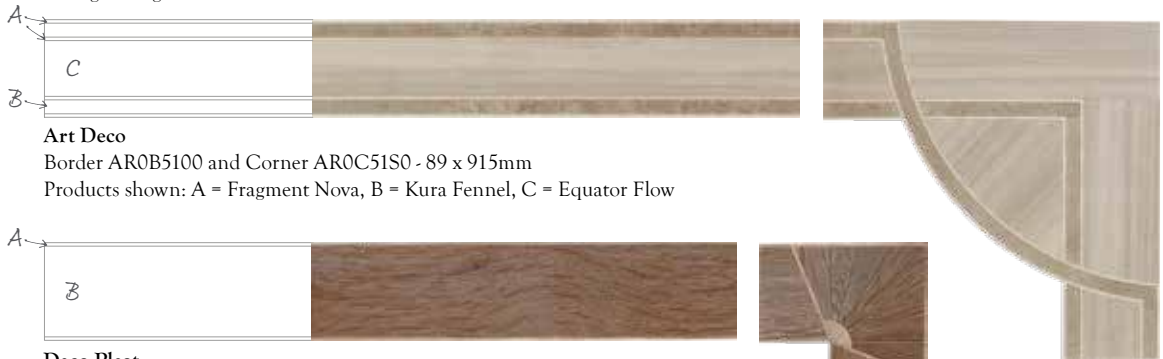

Art Deco

Border AR0B5100 and Corner AR0C51S0 - 89 x 915mm
Products shown: A = Fragment Nova, B = Kura Fennel, C = Equator Flow