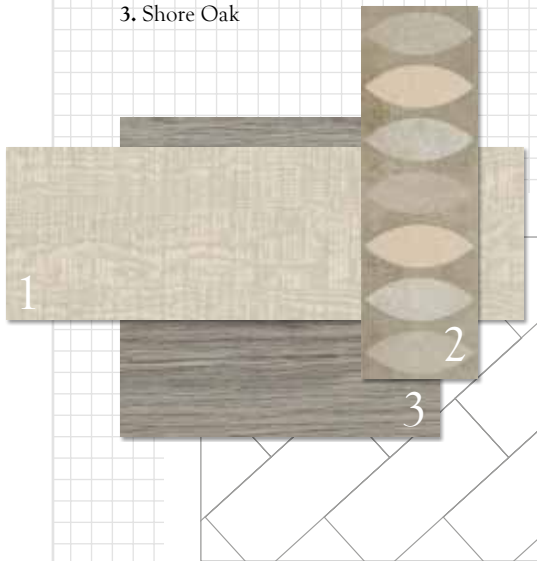

BECAUSE EVERY SPACE IS DIFFERENT

Space No.3

The Transition

Dividing large spaces with different products or patterns helps the transition from one room to another.

With the flexibility of Amtico Signature, use a mixture of laying patterns and borders to break up rooms, or add a focal motif to create a graceful flow between rooms.

1. Cirrus Air
2. Ellipse Grand border
3. Shore Oak

Broken Bond